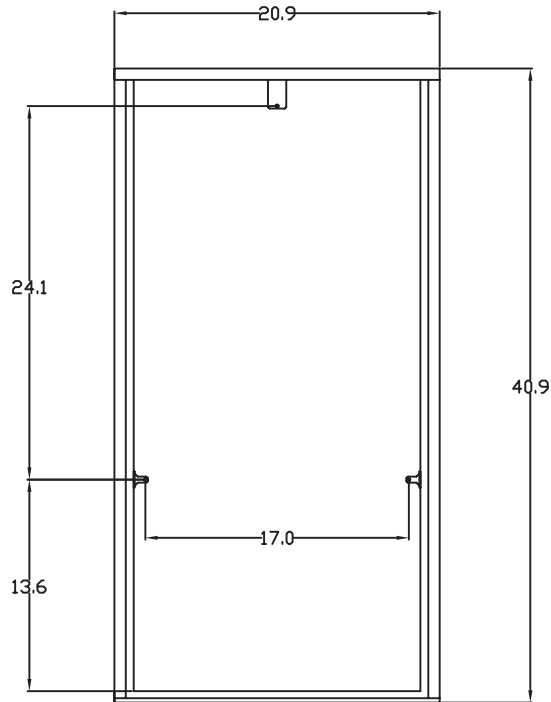

RB-900 RECESS BOX  
Product Specification Sheet  
(For Model N-0931M-OD)

COVER

BOX