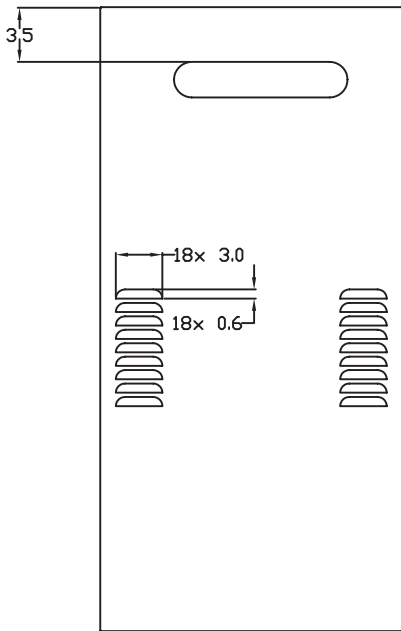

RB-900 RECESS BOX  
Product Specification Sheet  
(For Model N-0931M-OD)

COVER

BOX