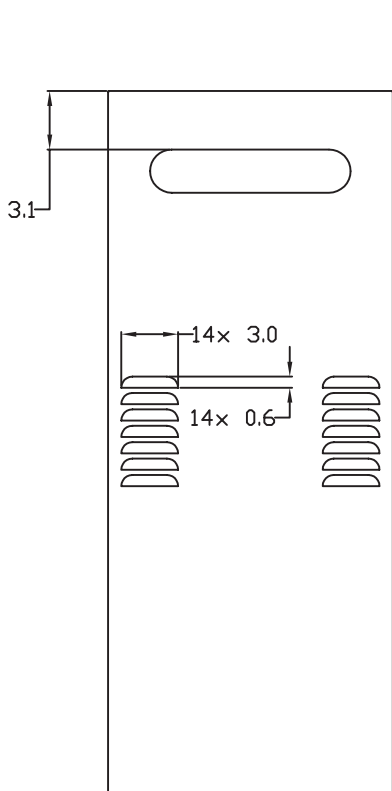

RB-500 RECESS BOX

Product Specification Sheet

(For Model N-0531S-OD)

COVER

BOX