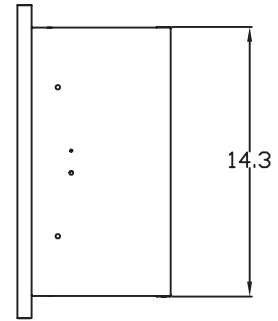

RB-500 RECESS BOX

Product Specification Sheet

(For Model N-0531S-OD)

COVER

BOX