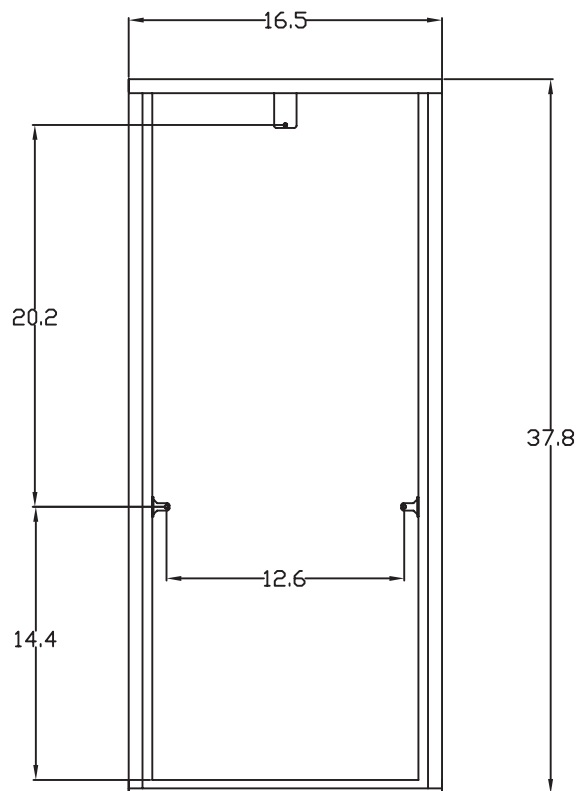

RB-500 RECESS BOX

Product Specification Sheet

(For Model N-0531S-OD)

COVER

BOX